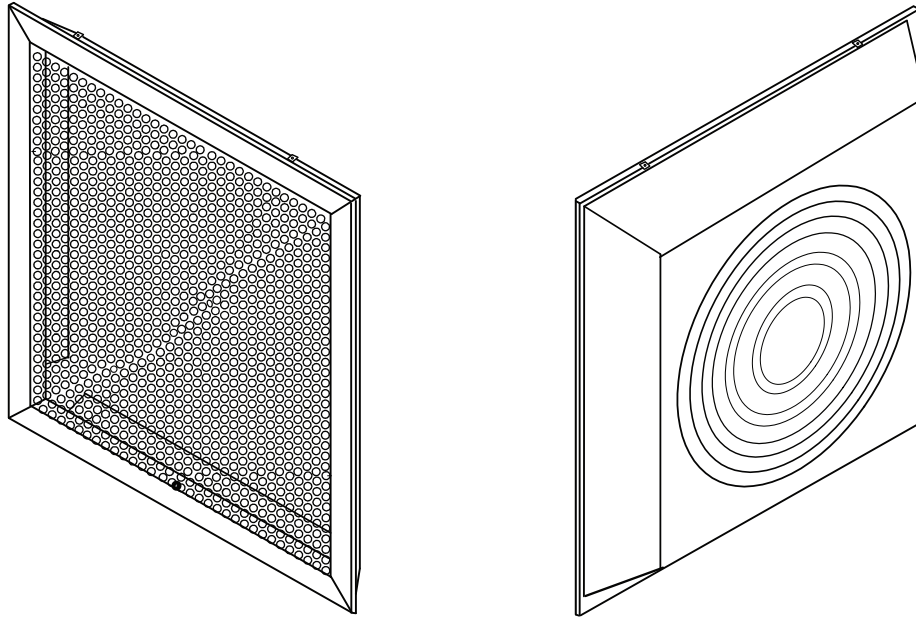

## Perforated Molded Return

Model: APDBF

### Features:

- Fits standard 2' x 2' T-bar ceilings
- Fiberglass pre-scored for 6" - 20" start collars
- Perforated screen white powder coated epoxy finish
- Foil vapor barrier minimizes condensation
- Molded fiberglass 1" thickness
- Holds a 20" x 20" x 1" filter

### Dimensions

All dimensions are plus or minus 1/16"